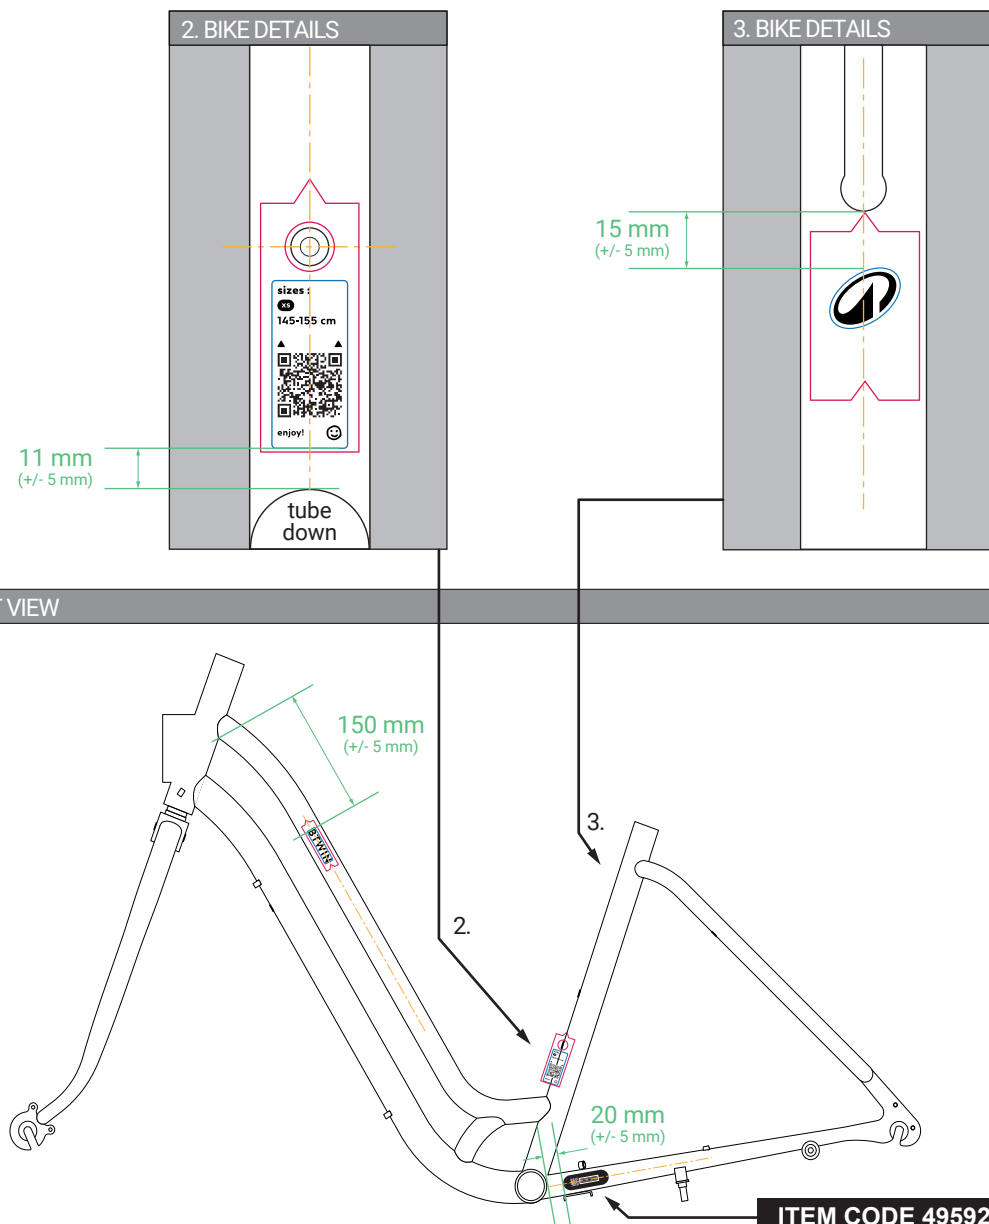

BTWIN

NAME: CLASSIC 520 LF - DKT G17C

PACE: CC : 88249

IN STORE: AW 24

CREATION: 2024/02/08

LAST UPDATE: XXX

PASTING MAP

SCALE 1:10 // FOR ALL BIKES : CLASSIC 520 LF

RIGHT VIEW

FRONT VIEW

REAR VIEW

LEFT VIEW

ITEM CODE 4959204

DECATHLON

This document is the property of DECATHLON Production all rights reserved

DECATHLON, 4 boulevard de Mons, 59650 VILLENEUVE D'ASCQ, FRANCE