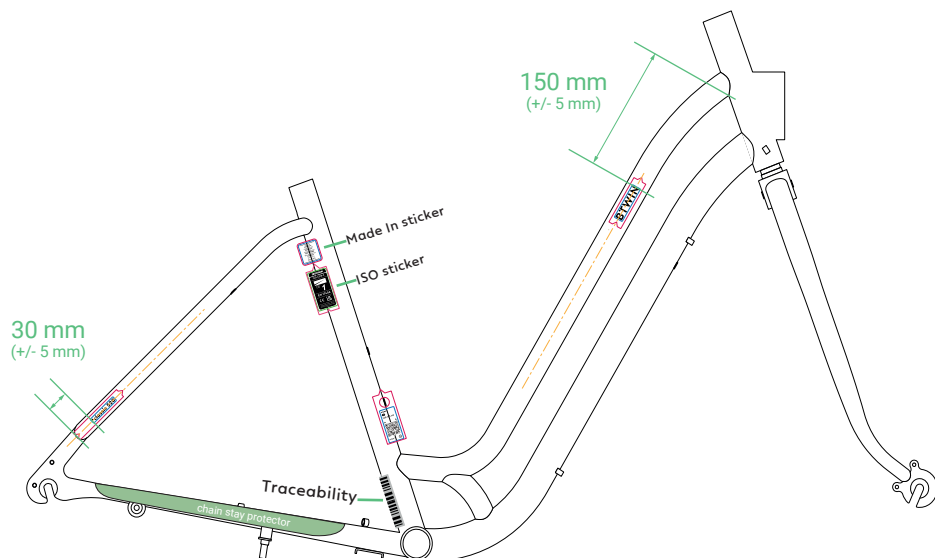

BTWIN

NAME: CLASSIC 520 LF - DKT G17C

PACE: CC : 88249

IN STORE: AW 24

CREATION: 2024/02/08

LAST UPDATE: XXX

PASTING MAP

SCALE 1:10 // FOR ALL BIKES : CLASSIC 520 LF

RIGHT VIEW

FRONT VIEW

REAR VIEW

LEFT VIEW

ITEM CODE 4959204

DECATHLON

This document is the property of DECATHLON Production all rights reserved

DECATHLON, 4 boulevard de Mons, 59650 VILLENEUVE D'ASCQ, FRANCE