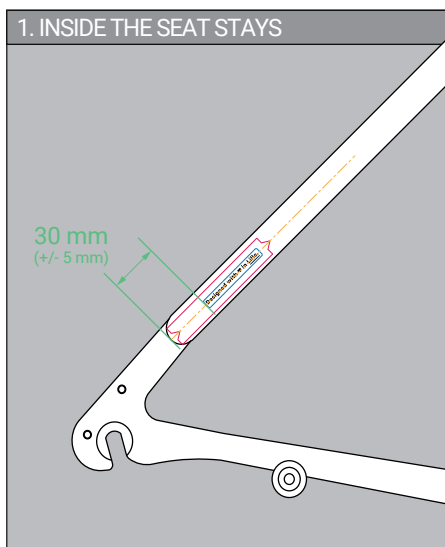

BTWIN

NAME: CLASSIC 520 LF - DKT G17C

PACE: CC : 88249

IN STORE: AW 24

CREATION: 2024/02/08

LAST UPDATE: XXX

PASTING MAP

SCALE 1:10 // FOR ALL BIKES : CLASSIC 520 LF

RIGHT VIEW

FRONT VIEW

REAR VIEW

LEFT VIEW

ITEM CODE 4959204

DECATHLON

This document is the property of DECATHLON Production all rights reserved

DECATHLON, 4 boulevard de Mons, 59650 VILLENEUVE D'ASCQ, FRANCE