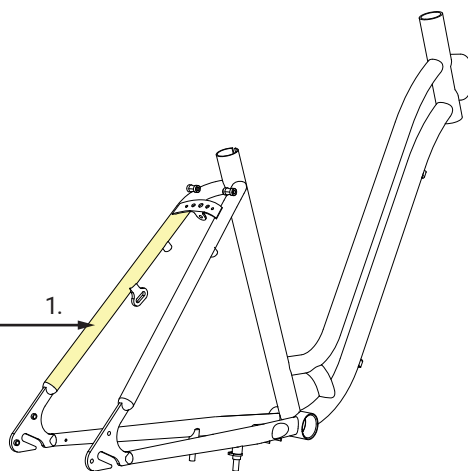

BTWIN

NAME: CLASSIC 520 LF - DKT G17C

PACE: CC : 88249

IN STORE: AW 24

CREATION: 2024/02/08

LAST UPDATE: XXX

PASTING MAP

SCALE 1:10 // FOR ALL BIKES : CLASSIC 520 LF

RIGHT VIEW

FRONT VIEW

REAR VIEW

LEFT VIEW

ITEM CODE 4959204

DECATHLON

This document is the property of DECATHLON Production all rights reserved

DECATHLON, 4 boulevard de Mons, 59650 VILLENEUVE D'ASCQ, FRANCE